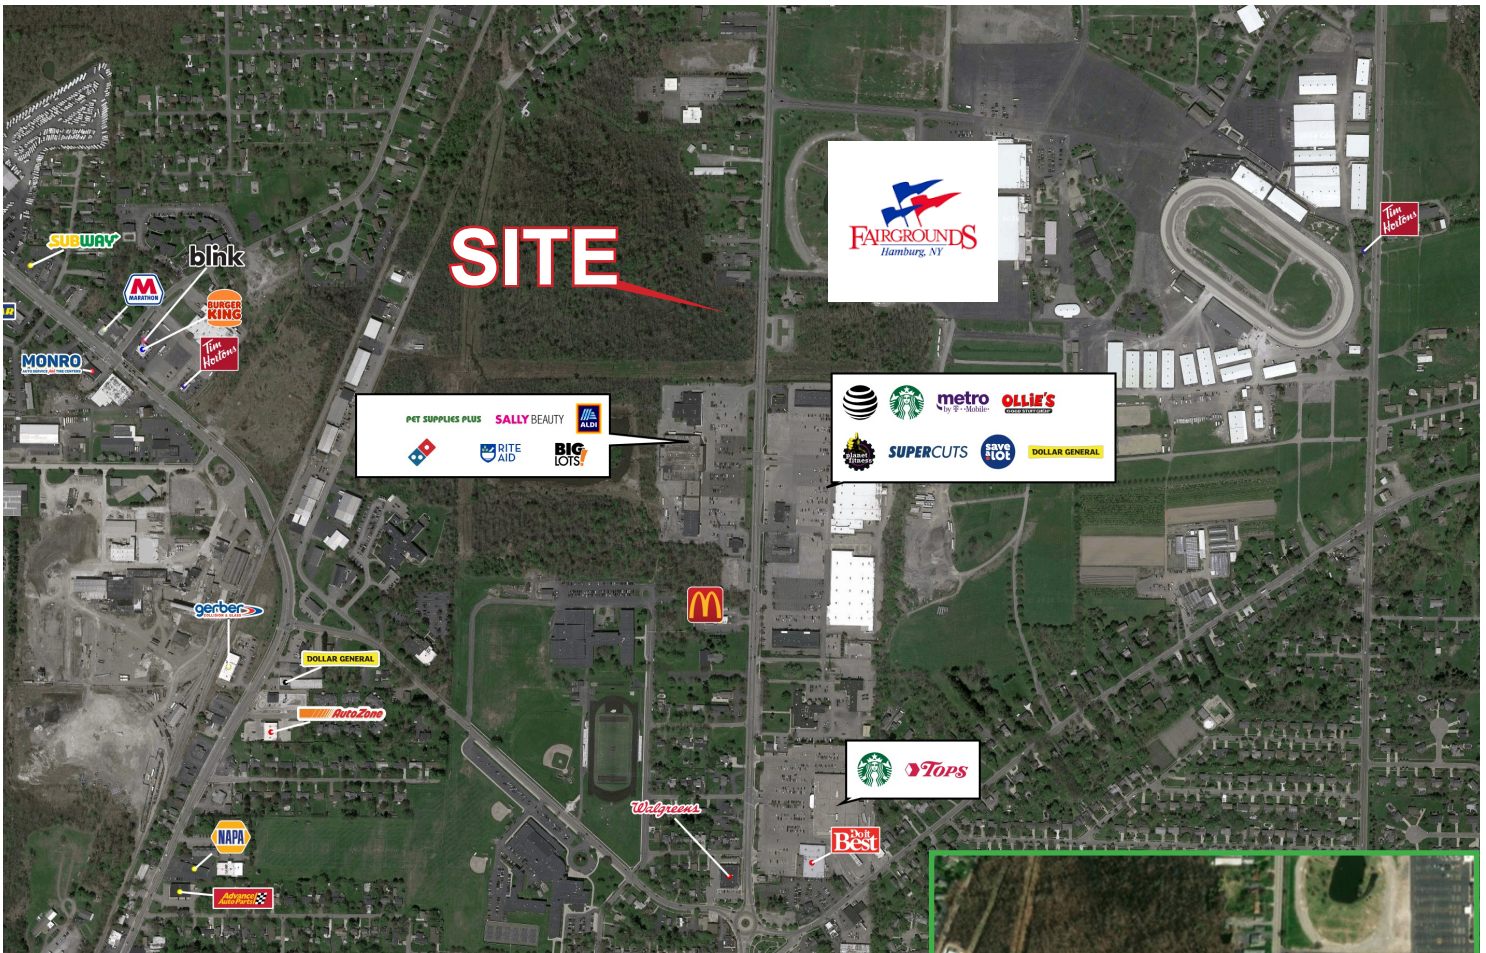

**FOR SALE**

**Vacant Land**

0 South Park Ave, Hamburg, New York 14075

## **PROPERTY HIGHLIGHTS**

- 15 acres of land right across from the Hamburg (Erie County) Fairgrounds
- 400 ft of road frontage
- Likely wetlands on a significant portion of the property
- Zoned C2 General Commercial for first 500' of depth
- Remainder is zoned RA - Residential Agricultural
- Part of a bankruptcy sale - special rules apply for purchase - speak with agent for more info