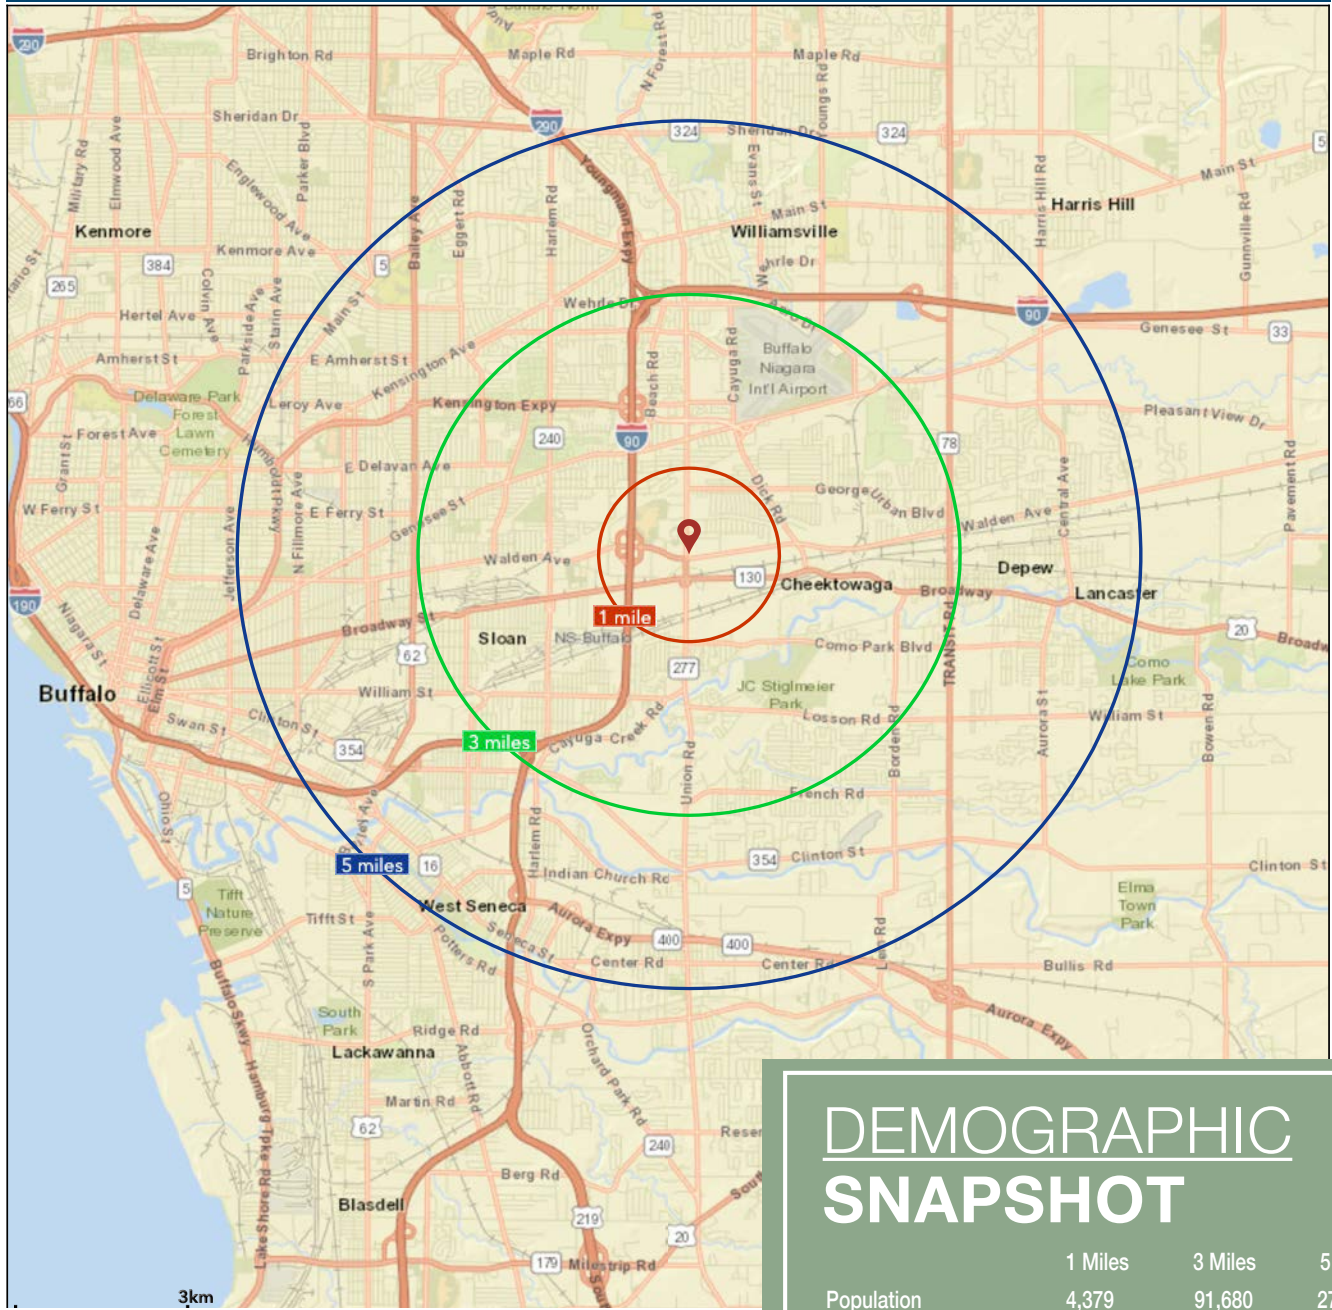

HIGH TRAFFIC INTERSECTION - MILTON'S
3425 Union Rd., Cheektowaga, NY 14225

1-3-5 MILE RADIUS MAP

DEMOGRAPHIC SNAPSHOT

	1 Miles	3 Miles	5 Miles
Population	4,379	91,680	277,442
Households	2,008	41,121	120,918
Median HH Income	$54,316	$48,875	$49,093
Average HH Income	$64,526	$61,132	$65,440
Daytime Population	10,301	90,150	275,992

344 Delaware Avenue, Suite 200, Buffalo, NY 14202

The information submitted herein is not guaranteed. Although obtained from reliable resources, it is subject to errors, omissions, prior sale and withdrawal from the market without notice. Broker has made no investigation and makes no representation of the property.

William Heussler
Associate Real Estate Broker

716.856.7107 Ext.213
WilliamHeussler@HannaCRE.com